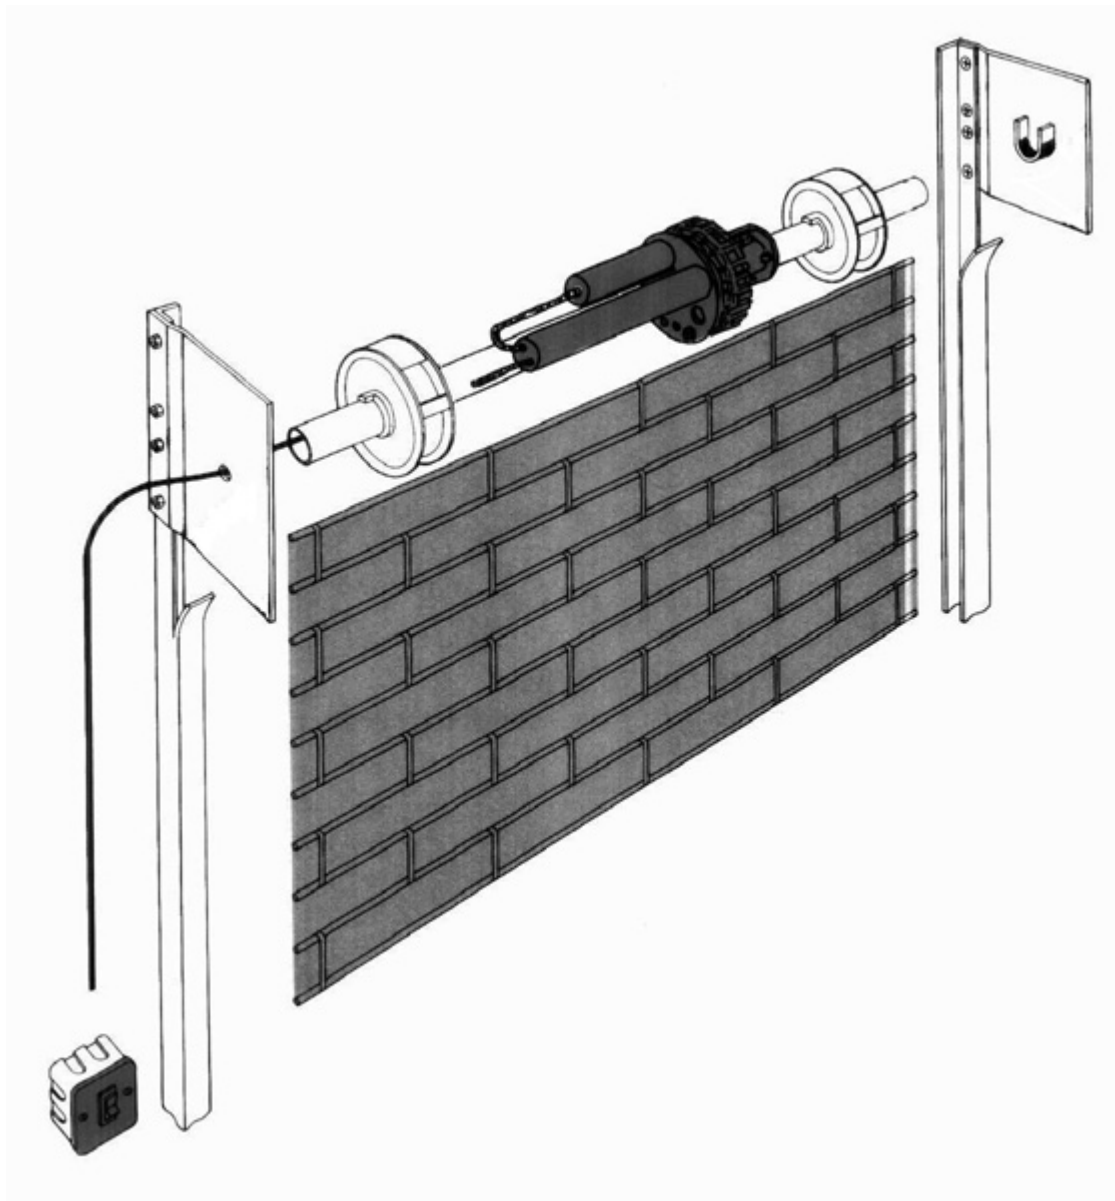

Advanced Door Technologies, Inc.

34 N Crystal Street, East Stroudsburg PA 18301 - (570)421-5929 - Fax: (570)421-1795
web: www.adtdoor.com

CENTRAL OPERATORS

For rolling grilles using 9" spring box type counter balance

- Mounts on new or existing grilles
- Requires no side space
- Simple manual override
- Installs in a snap